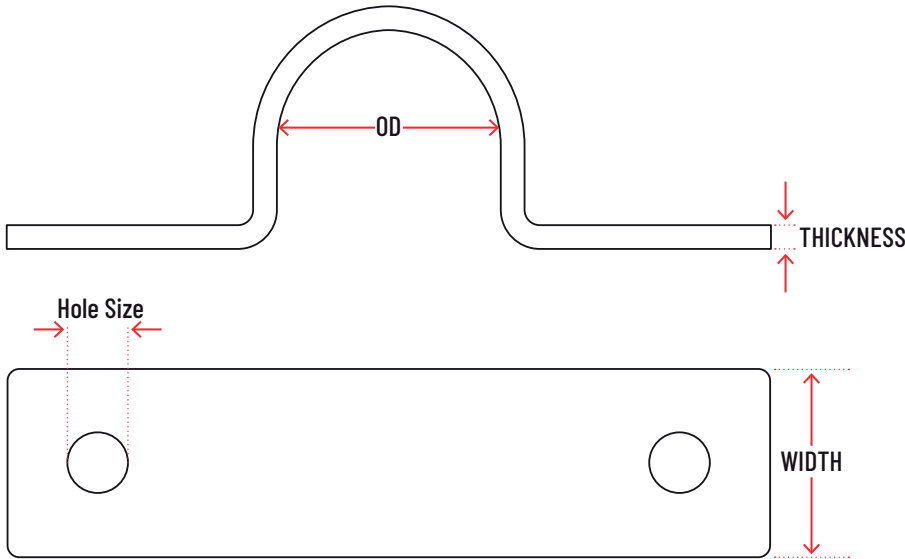

SADDLE CLAMP – LIGHT DUTY

Available Finishes
Hot Dipped Galvanised.

Product Code	Description	OD	Width	Thickness	Holes Size	Static Load
OZ26SAD253016	Saddle Clamp 16mm 25x3 HDG	16mm	25mm	3mm	10mm	0.78kN
OZ26SAD253019	Saddle Clamp 19mm 25x3 HDG	19mm	25mm	3mm	10mm	0.78kN
OZ26SAD253021	Saddle Clamp 21mm 25x3 HDG	21mm	25mm	3mm	10mm	0.78kN
OZ26SAD253025	Saddle Clamp 25mm 25x3 HDG	25mm	25mm	3mm	10mm	0.78kN
OZ26SAD253027	Saddle Clamp 27mm 25x3 HDG	27mm	25mm	3mm	10mm	0.78kN
OZ26SAD253032	Saddle Clamp 32mm 25x3 HDG	32mm	25mm	3mm	10mm	0.78kN
OZ26SAD253034	Saddle Clamp 34mm 25x3 HDG	34mm	25mm	3mm	10mm	0.78kN
OZ26SAD253038	Saddle Clamp 38mm 25x3 HDG	38mm	25mm	3mm	10mm	0.78kN
OZ26SAD253043	Saddle Clamp 43mm 25x3 HDG	43mm	25mm	3mm	10mm	0.78kN
OZ26SAD253048	Saddle Clamp 48mm 25x3 HDG	48mm	25mm	3mm	10mm	0.78kN
OZ26SAD253051	Saddle Clamp 51mm 25x3 HDG	51mm	25mm	3mm	10mm	0.78kN
OZ26SAD253060	Saddle Clamp 60mm 25x3 HDG	60mm	25mm	3mm	10mm	0.78kN
OZ26SAD253064	Saddle Clamp 64mm 25x3 HDG	64mm	25mm	3mm	10mm	0.78kN
OZ26SAD253073	Saddle Clamp 73mm 25x3 HDG	73mm	25mm	3mm	10mm	0.78kN
OZ26SAD253076	Saddle Clamp 76mm 25x3 HDG	76mm	25mm	3mm	10mm	0.78kN
OZ26SAD253089	Saddle Clamp 89mm 25x3 HDG	89mm	25mm	3mm	10mm	0.78kN
OZ26SAD253095	Saddle Clamp 95mm 25x3 HDG	95mm	25mm	3mm	10mm	0.78kN
OZ26SAD253102	Saddle Clamp 102mm 25x3 HDG	102mm	25mm	3mm	10mm	0.78kN
OZ26SAD253115	Saddle Clamp 115mm 25x3 HDG	115mm	25mm	3mm	10mm	0.78kN
OZ26SAD253127	Saddle Clamp 127mm 25x3 HDG	127mm	25mm	3mm	10mm	0.78kN
OZ26SAD253140	Saddle Clamp 140mm 25x3 HDG	140mm	25mm	3mm	10mm	0.78kN
OZ26SAD253152	Saddle Clamp 152mm 25x3 HDG	152mm	25mm	3mm	10mm	0.78kN
OZ26SAD253165	Saddle Clamp 165mm 25x3 HDG	165mm	25mm	3mm	10mm	0.78kN
OZ26SAD253168	Saddle Clamp 168mm 25x3 HDG	168mm	25mm	3mm	10mm	0.78kN
OZ26SAD253190	Saddle Clamp 190mm 25x3 HDG	190mm	25mm	3mm	10mm	0.78kN
OZ26SAD253220	Saddle Clamp 220mm 25x3 HDG	220mm	25mm	3mm	10mm	0.78kN