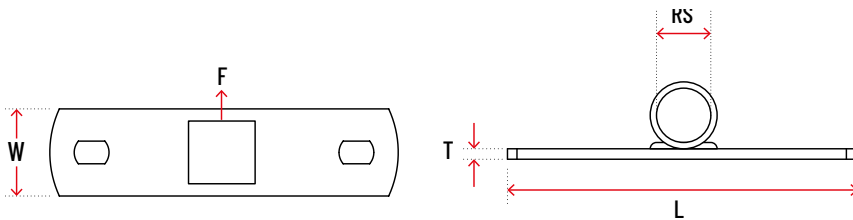

MOUNTING PLATES

Mounting Plate - CENTRE

Available Finishes

Electrogalvanized & HDG

Mounting Plate - HORIZONTAL

Mounting Plate - VERTICAL

Product Code	Description	Rod Size (RS)	Length (L)	Width (W)	Thickness (T)	Static Load(KGS) (F)
OZ24MPC10	Centre	M10	100mm	25mm	3mm	300
OZ24MPC12	Centre	M12	100mm	25mm	3mm	400
OZ24MPC10HDG	Centre	M10	100mm	25mm	3mm	300
OZ24MPV10	Vertical	M10	100mm	25mm	3mm	300
OZ24MPV12	Vertical	M12	100mm	25mm	3mm	400
OZ24MPH10	Horizontal	M10	100mm	25mm	3mm	300
OZ24MPH12	Horizontal	M12	100mm	25mm	3mm	400