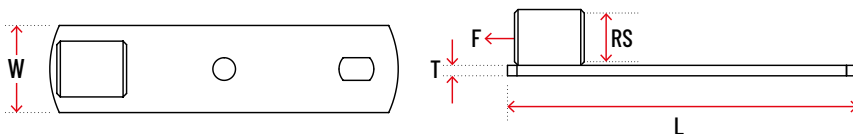

MOUNTING PLATES

Mounting Plate - CENTRE

Available Finishes

Electrogalvanized & HDG

Mounting Plate - HORIZONTAL

Mounting Plate - VERTICAL

Product Code	Description	Rod Size (RS)	Length (L)	Width (W)	Thickness (T)	Static Load(KGS) (F)
OZ24MPC10	Centre	M10	100mm	25mm	3mm	300
OZ24MPC12	Centre	M12	100mm	25mm	3mm	400
OZ24MPC10HDG	Centre	M10	100mm	25mm	3mm	300
OZ24MPV10	Vertical	M10	100mm	25mm	3mm	300
OZ24MPV12	Vertical	M12	100mm	25mm	3mm	400
OZ24MPH10	Horizontal	M10	100mm	25mm	3mm	300
OZ24MPH12	Horizontal	M12	100mm	25mm	3mm	400