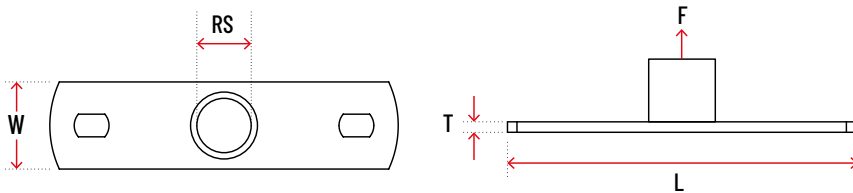

MOUNTING PLATES

Mounting Plate - CENTRE

Available Finishes

Electrogalvanized & HDG

Mounting Plate - HORIZONTAL

Mounting Plate - VERTICAL

Product Code	Description	Rod Size (RS)	Length (L)	Width (W)	Thickness (T)	Static Load(KGS) (F)
OZ24MPC10	Centre	M10	100mm	25mm	3mm	300
OZ24MPC12	Centre	M12	100mm	25mm	3mm	400
OZ24MPC10HDG	Centre	M10	100mm	25mm	3mm	300
OZ24MPV10	Vertical	M10	100mm	25mm	3mm	300
OZ24MPV12	Vertical	M12	100mm	25mm	3mm	400
OZ24MPH10	Horizontal	M10	100mm	25mm	3mm	300
OZ24MPH12	Horizontal	M12	100mm	25mm	3mm	400